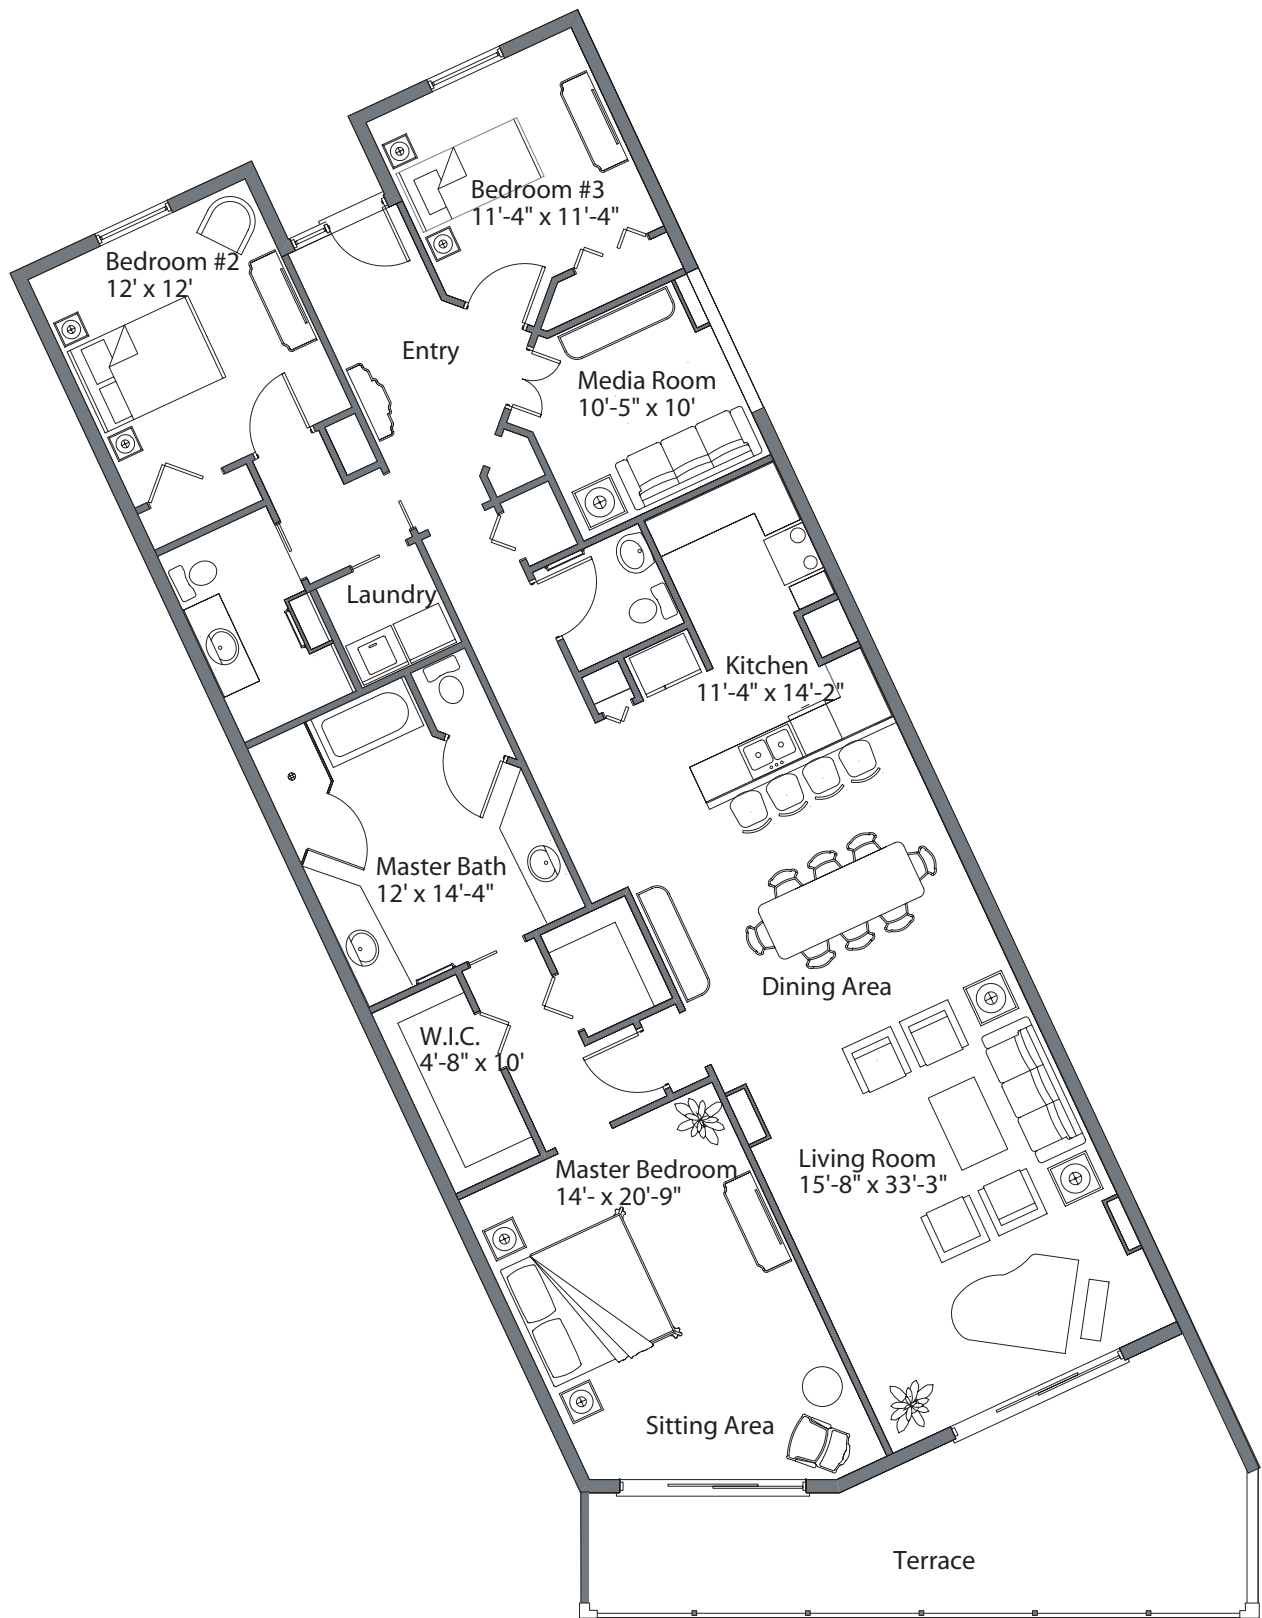

San Marco #201, #301
 Model "A" • 2452.7 Square Feet

MODEL B1
2444.3 S.F.
4 Bedrooms
3 Baths
Terrace

San Marco #405 and #505
 Model "F" • 2411 Square Feet

MODEL "E"

1843.4 S.F.

**Units #402, #403, #404,
#502, #503, #504**

3 Bedrooms

2.5 Baths

Balcony

Model "D"
 2020 Square Feet
 Units: #401, #501
 3 Bedrooms
 2.5 Baths
 Balcony

Model "B2"

2093.4 S.F

Units: #203, #303, #304

3 Bedrooms

2.4 Baths

Terrace