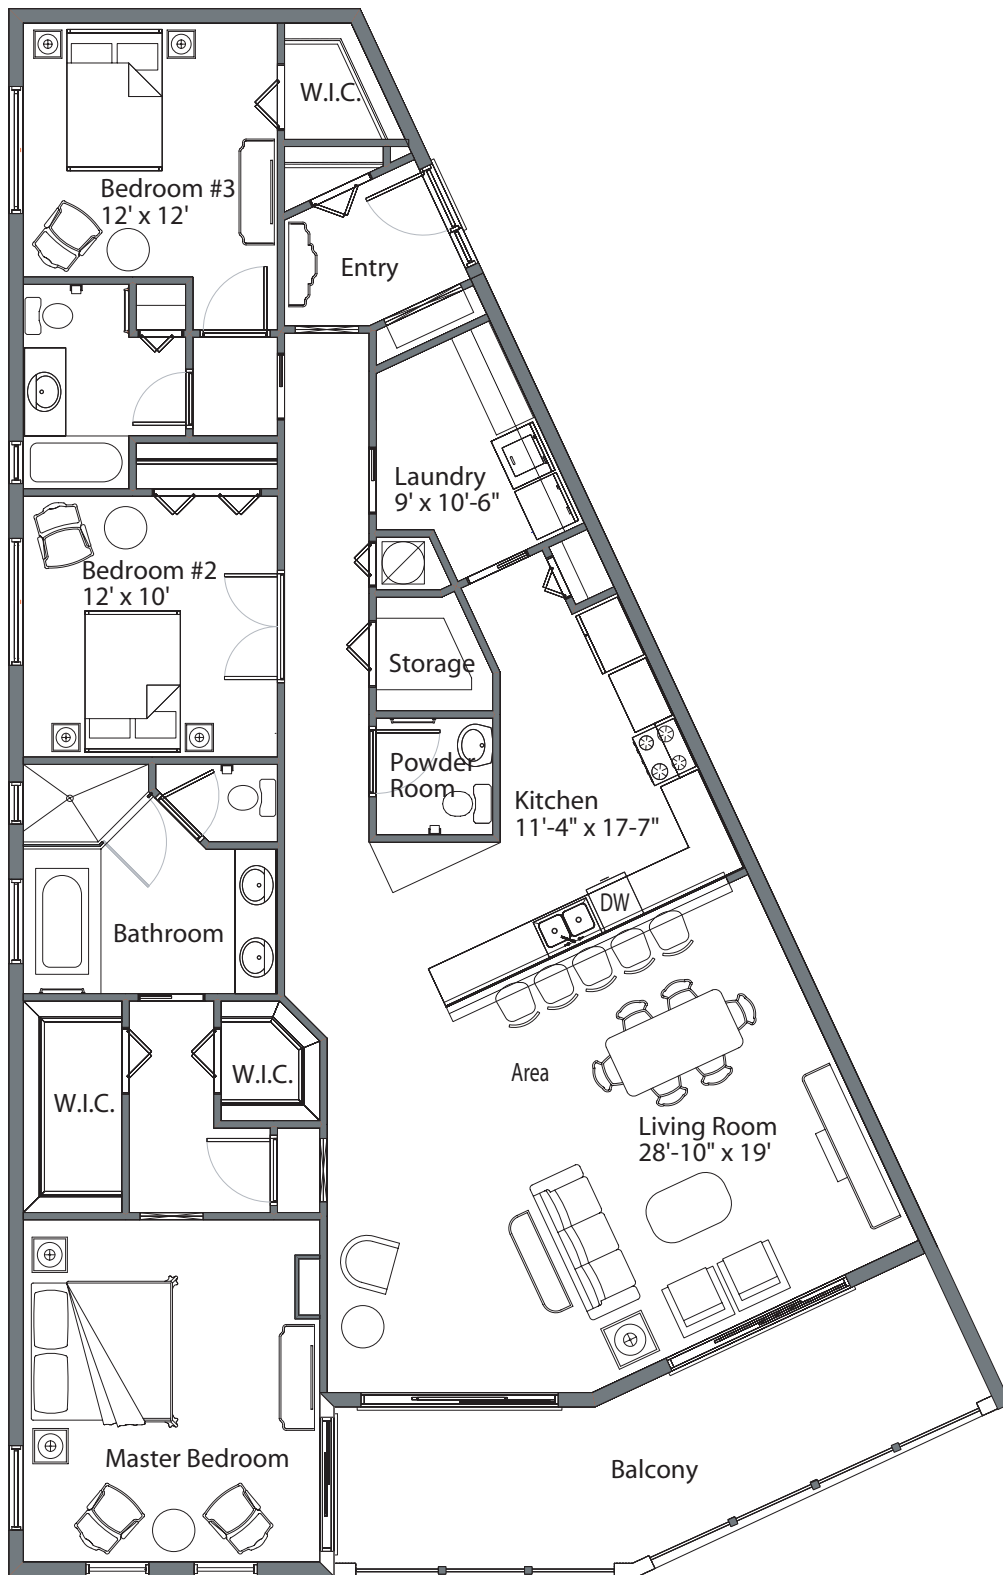

San Marco #201, #301
 Model "A" • 2452.7 Square Feet

MODEL B1
2444.3 S.F.
4 Bedrooms
3 Baths
Terrace

San Marco #405 and #505
 Model "F" • 2411 Square Feet

MODEL "E"

1843.4 S.F.

**Units #402, #403, #404,
#502, #503, #504**

3 Bedrooms

2.5 Baths

Balcony

Model "D"
 2020 Square Feet
 Units: #401, #501
 3 Bedrooms
 2.5 Baths
 Balcony

Model "B2"

2093.4 S.F

Units: #203, #303, #304

3 Bedrooms

2.4 Baths

Terrace