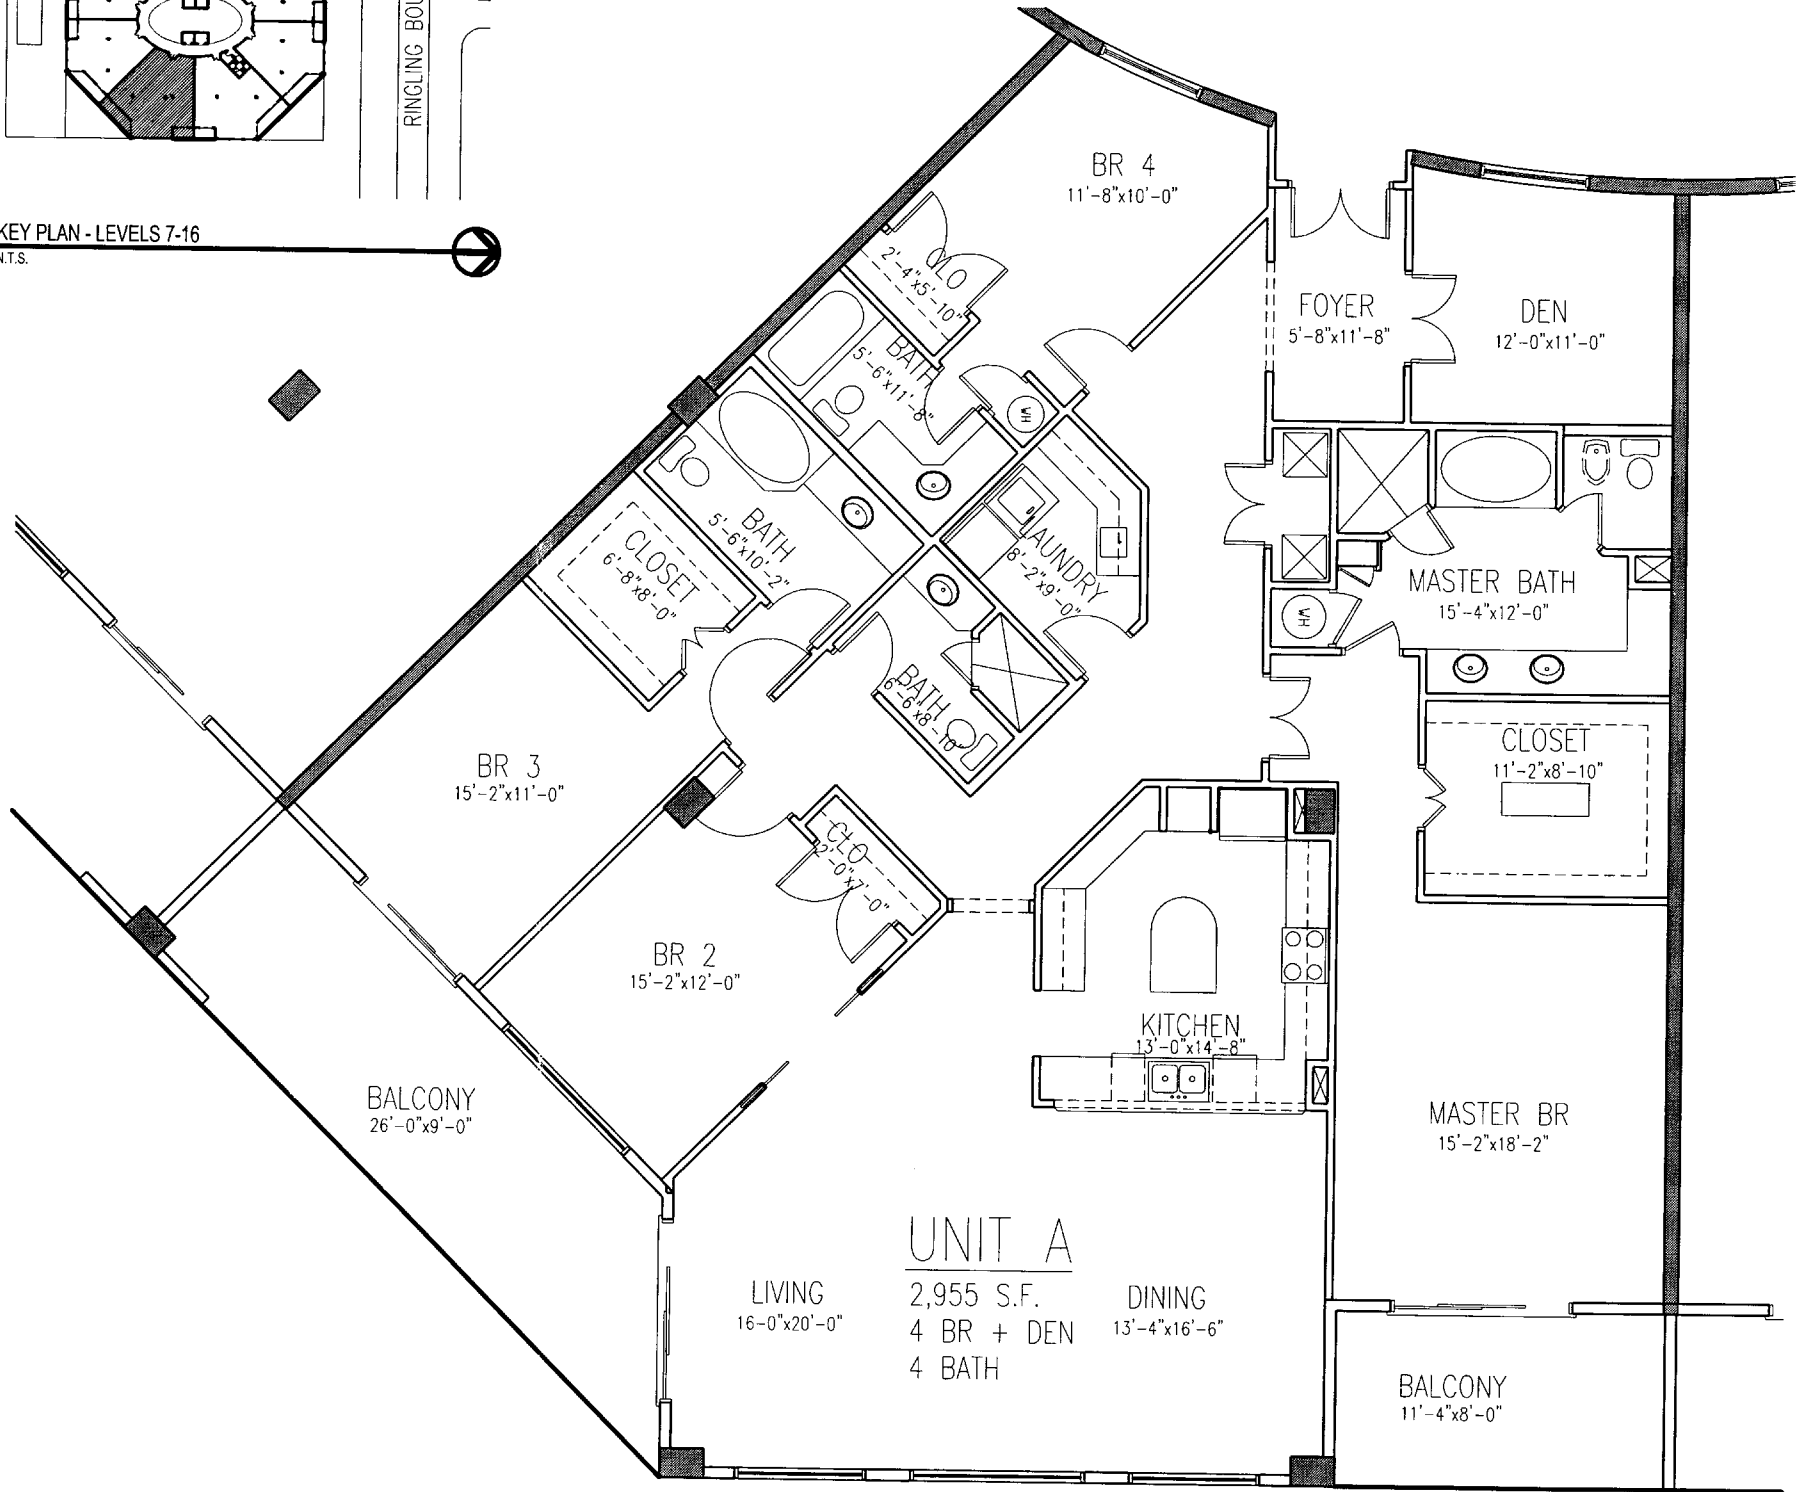

RINGLING BOULEVARD

KEY PLAN - LEVELS 7-16

N.T.S.

UNIT-A FLOOR PLAN

1/4"=1'-0"

RINGLING BOULEVARD

KEY PLAN - LEVELS 7-16  
N.T.S.

UNIT-B FLOOR PLAN

1/4" = 1'-0"