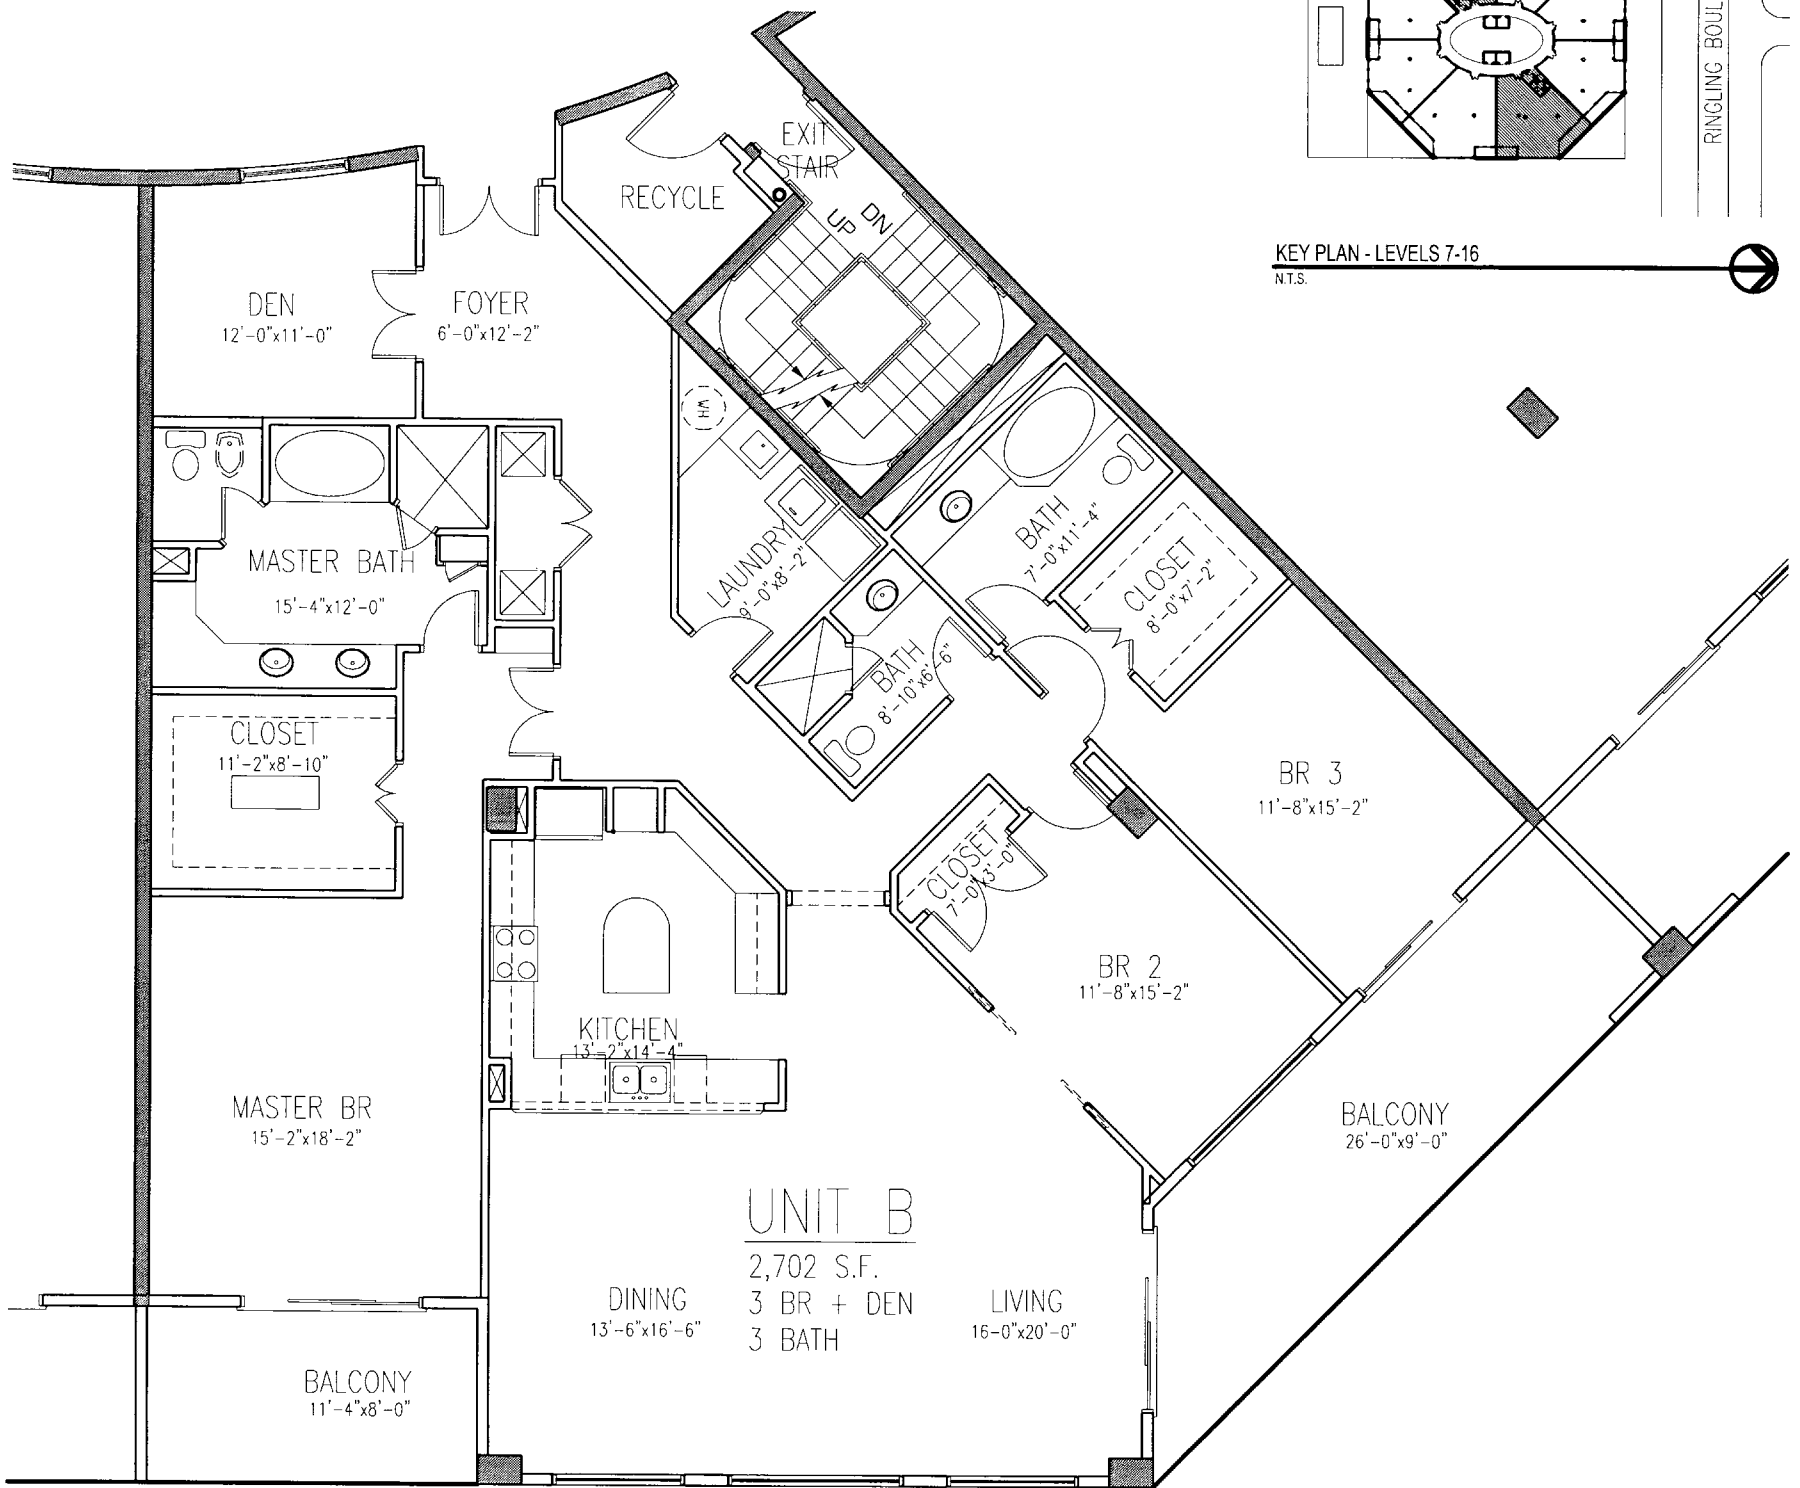

RINGLING BOULEVARD

KEY PLAN - LEVELS 7-16

N.T.S.

UNIT-A FLOOR PLAN

1/4"=1'-0"

RINGLING BOULEVARD

KEY PLAN - LEVELS 7-16  
N.T.S.

UNIT-B FLOOR PLAN

1/4" = 1'-0"