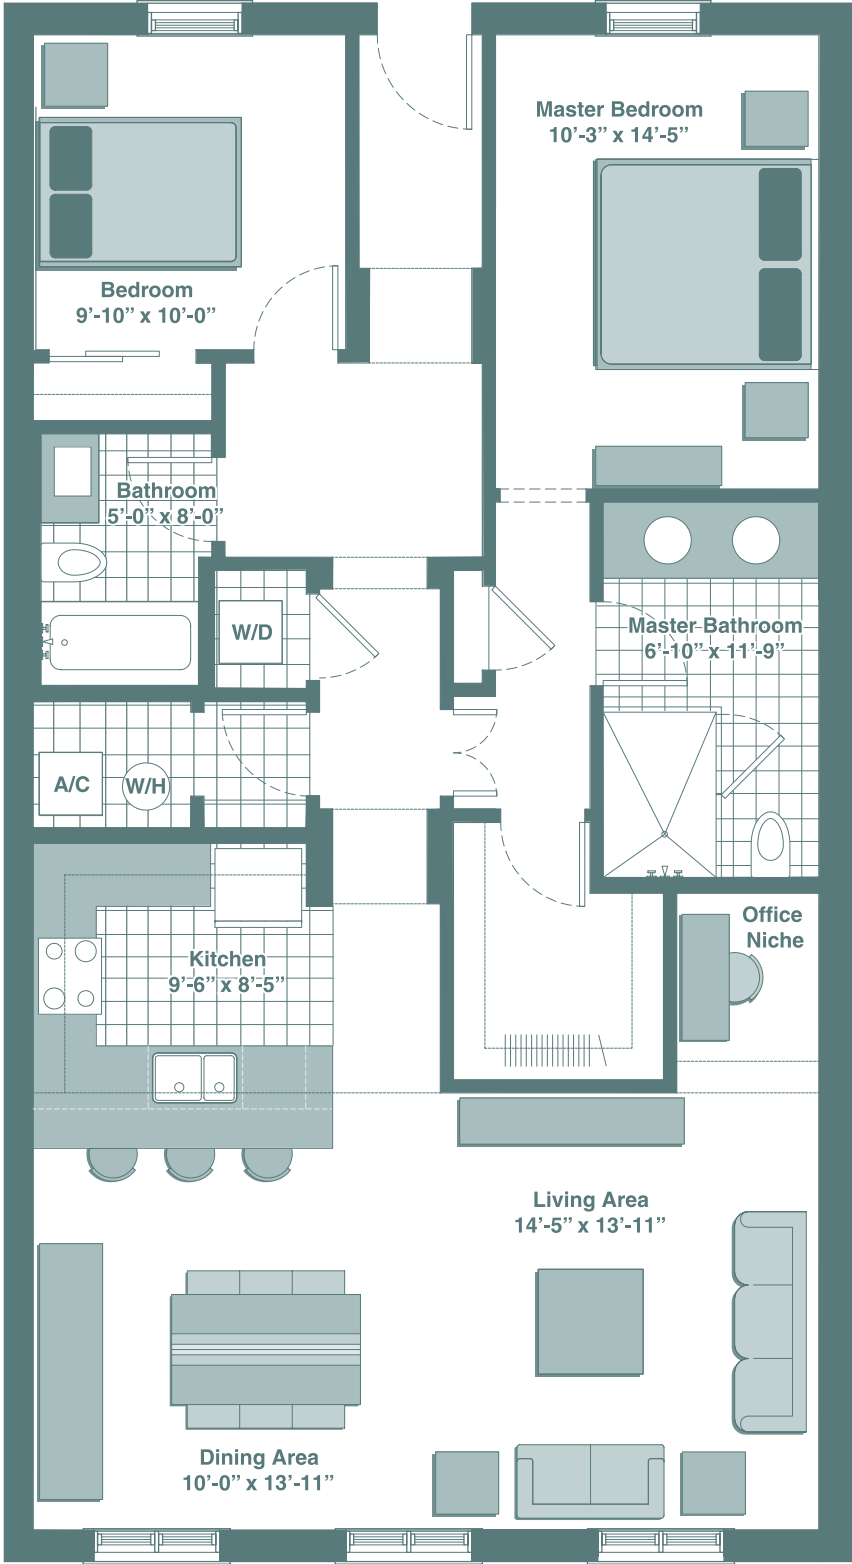

ALABASTER

Unit dimensions and balconies may vary depending on location within the building. See plat and condominium documents for specific unit measurements and balcony locations/dimensions. Living, dining and bedroom ceilings in most units are 10 feet.

BRECCIA

Unit dimensions and balconies may vary depending on location within the building. See plat and condominium documents for specific unit measurements and balcony locations/dimensions. Living, dining and bedroom ceilings in most units are 10 feet.

CARRARA

Unit dimensions and balconies may vary depending on location within the building. See plat and condominium documents for specific unit measurements and balcony locations/dimensions. Living, dining and bedroom ceilings in most units are 10 feet.

DANBY

Unit dimensions and balconies may vary depending on location within the building. See plat and condominium documents for specific unit measurements and balcony locations/dimensions. Living, dining and bedroom ceilings in most units are 10 feet.