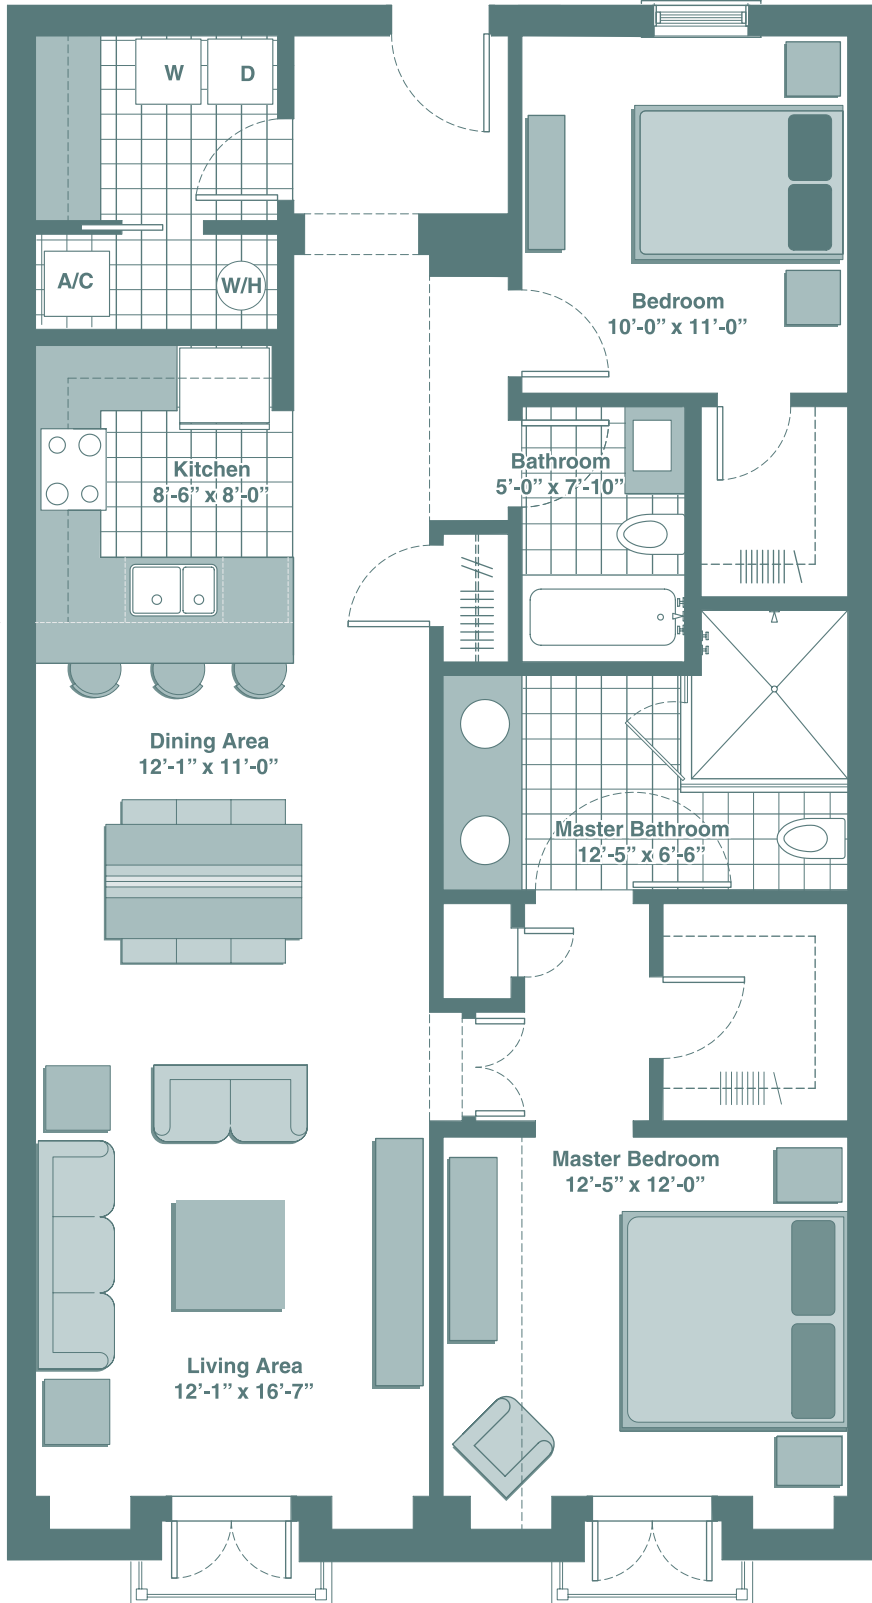

ALABASTER

Unit dimensions and balconies may vary depending on location within the building. See plat and condominium documents for specific unit measurements and balcony locations/dimensions. Living, dining and bedroom ceilings in most units are 10 feet.

BRECCIA

Unit dimensions and balconies may vary depending on location within the building. See plat and condominium documents for specific unit measurements and balcony locations/dimensions. Living, dining and bedroom ceilings in most units are 10 feet.

CARRARA

Unit dimensions and balconies may vary depending on location within the building. See plat and condominium documents for specific unit measurements and balcony locations/dimensions. Living, dining and bedroom ceilings in most units are 10 feet.

DANBY

Unit dimensions and balconies may vary depending on location within the building. See plat and condominium documents for specific unit measurements and balcony locations/dimensions. Living, dining and bedroom ceilings in most units are 10 feet.