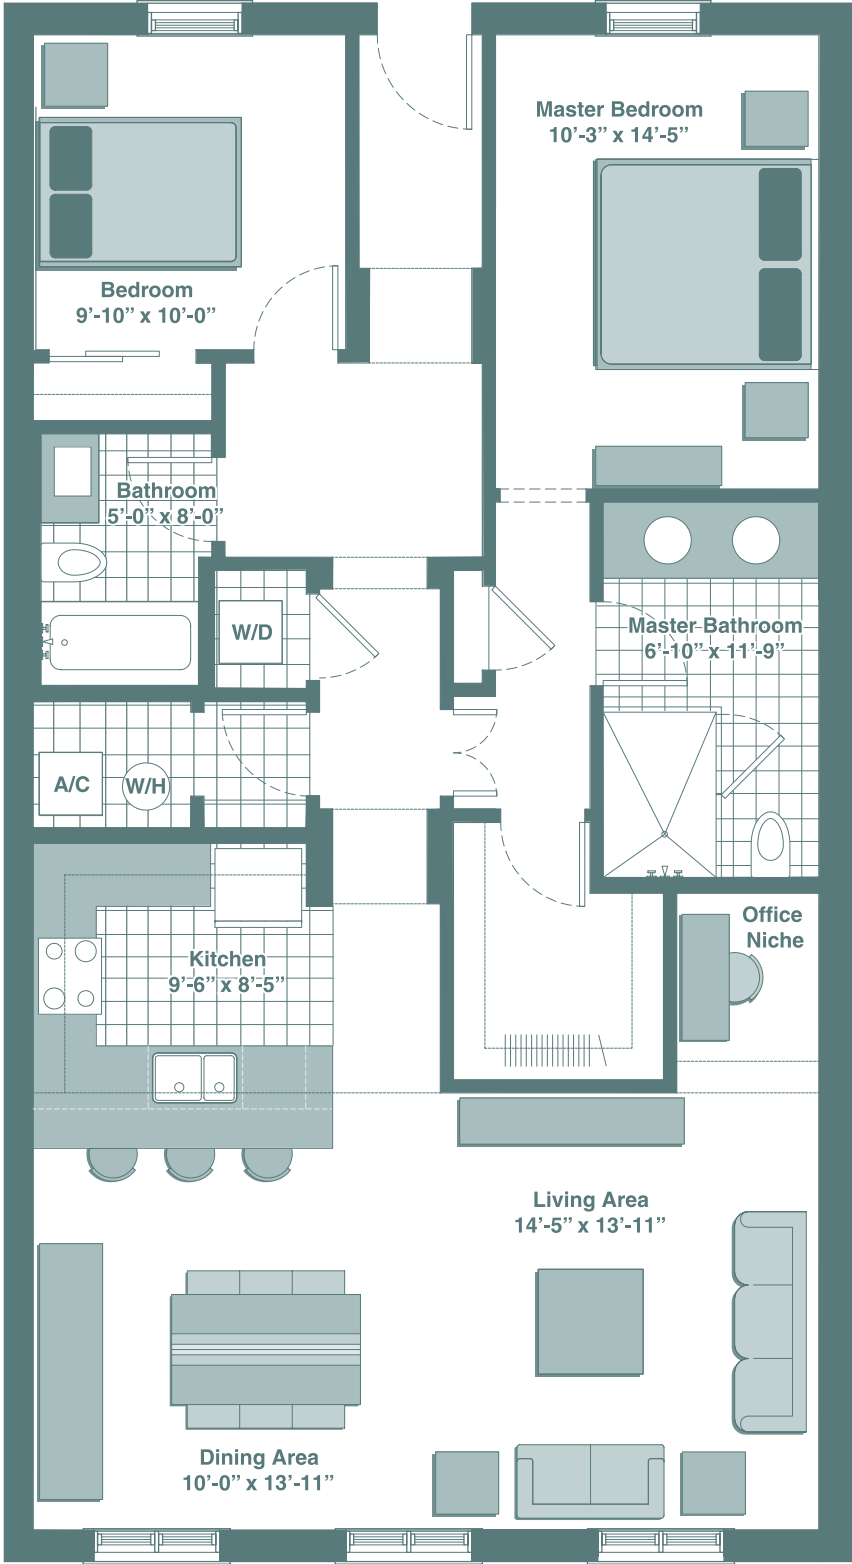

# ALABASTER

Unit dimensions and balconies may vary depending on location within the building. See plat and condominium documents for specific unit measurements and balcony locations/dimensions. Living, dining and bedroom ceilings in most units are 10 feet.

# BRECCIA

Unit dimensions and balconies may vary depending on location within the building. See plat and condominium documents for specific unit measurements and balcony locations/dimensions. Living, dining and bedroom ceilings in most units are 10 feet.

# CARRARA

Unit dimensions and balconies may vary depending on location within the building. See plat and condominium documents for specific unit measurements and balcony locations/dimensions. Living, dining and bedroom ceilings in most units are 10 feet.

# DANBY

Unit dimensions and balconies may vary depending on location within the building. See plat and condominium documents for specific unit measurements and balcony locations/dimensions. Living, dining and bedroom ceilings in most units are 10 feet.