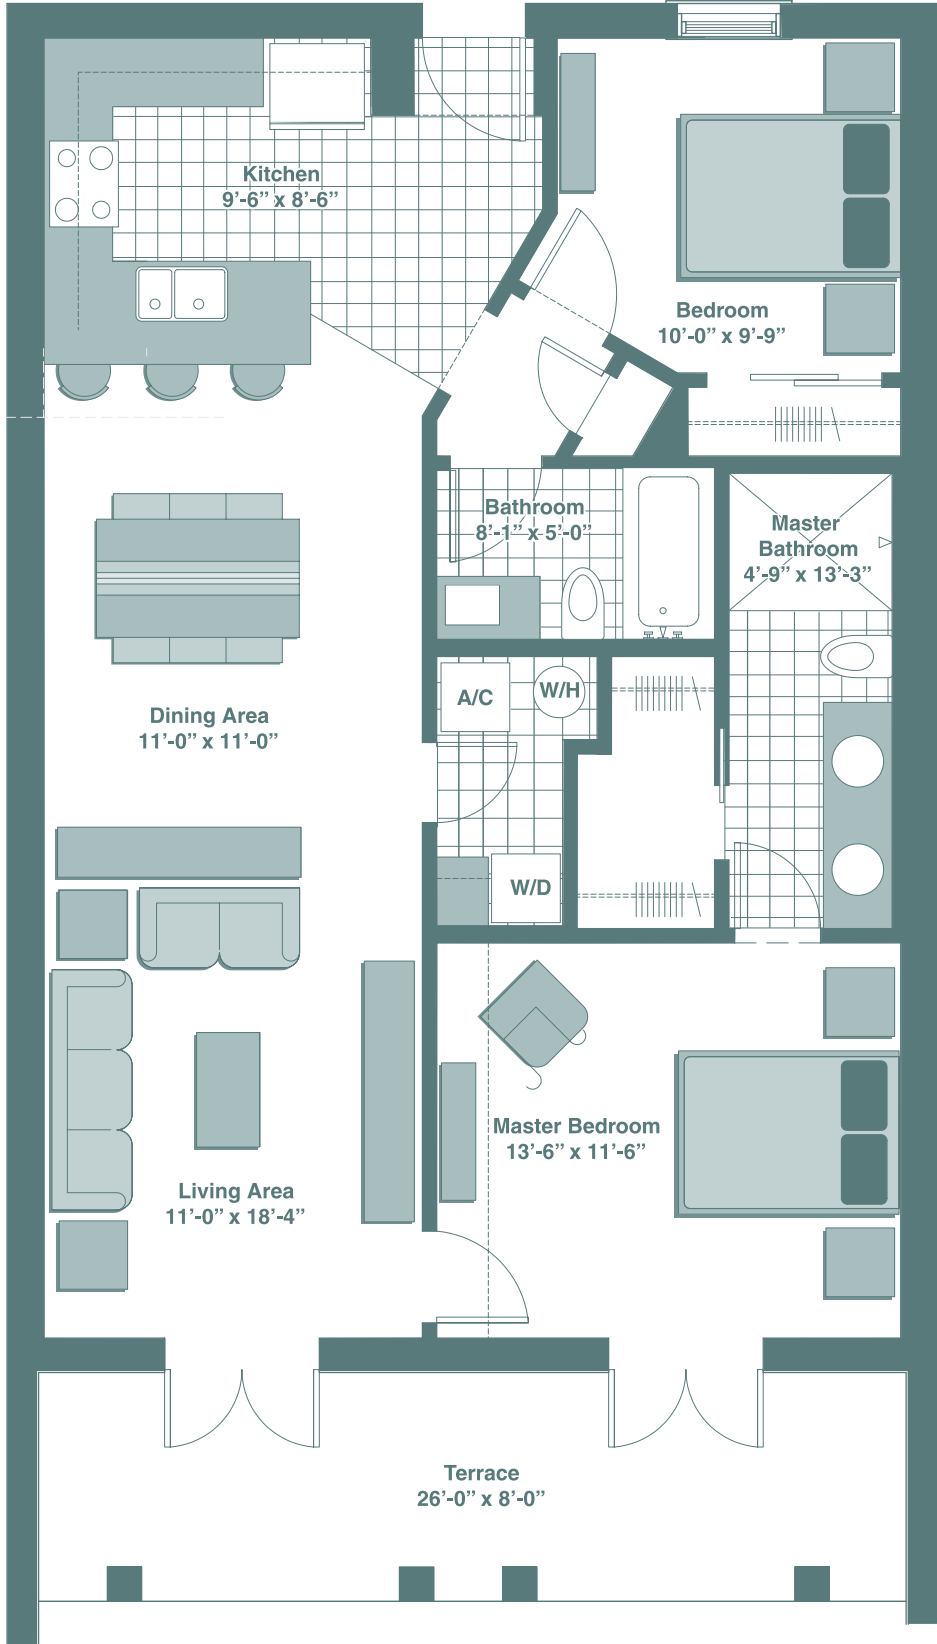

# ALABASTER

Unit dimensions and balconies may vary depending on location within the building. See plat and condominium documents for specific unit measurements and balcony locations/dimensions. Living, dining and bedroom ceilings in most units are 10 feet.

# BRECCIA

Unit dimensions and balconies may vary depending on location within the building. See plat and condominium documents for specific unit measurements and balcony locations/dimensions. Living, dining and bedroom ceilings in most units are 10 feet.

# CARRARA

Unit dimensions and balconies may vary depending on location within the building. See plat and condominium documents for specific unit measurements and balcony locations/dimensions. Living, dining and bedroom ceilings in most units are 10 feet.

# DANBY

Unit dimensions and balconies may vary depending on location within the building. See plat and condominium documents for specific unit measurements and balcony locations/dimensions. Living, dining and bedroom ceilings in most units are 10 feet.