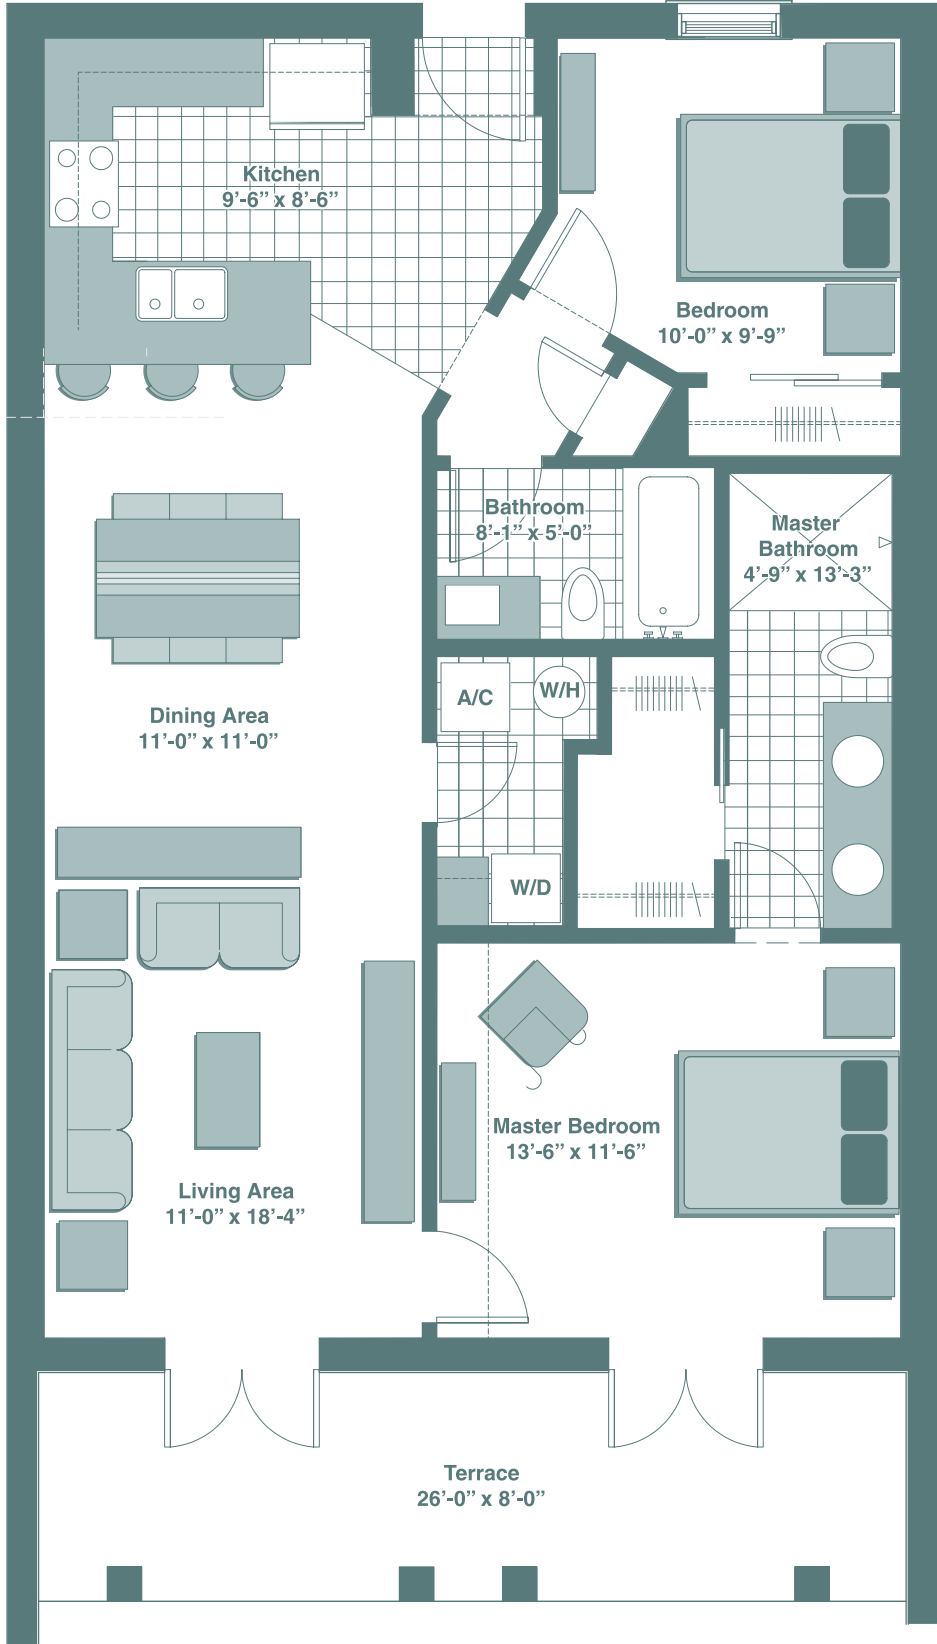

ALABASTER

Unit dimensions and balconies may vary depending on location within the building. See plat and condominium documents for specific unit measurements and balcony locations/dimensions. Living, dining and bedroom ceilings in most units are 10 feet.

BRECCIA

Unit dimensions and balconies may vary depending on location within the building. See plat and condominium documents for specific unit measurements and balcony locations/dimensions. Living, dining and bedroom ceilings in most units are 10 feet.

CARRARA

Unit dimensions and balconies may vary depending on location within the building. See plat and condominium documents for specific unit measurements and balcony locations/dimensions. Living, dining and bedroom ceilings in most units are 10 feet.

DANBY

Unit dimensions and balconies may vary depending on location within the building. See plat and condominium documents for specific unit measurements and balcony locations/dimensions. Living, dining and bedroom ceilings in most units are 10 feet.