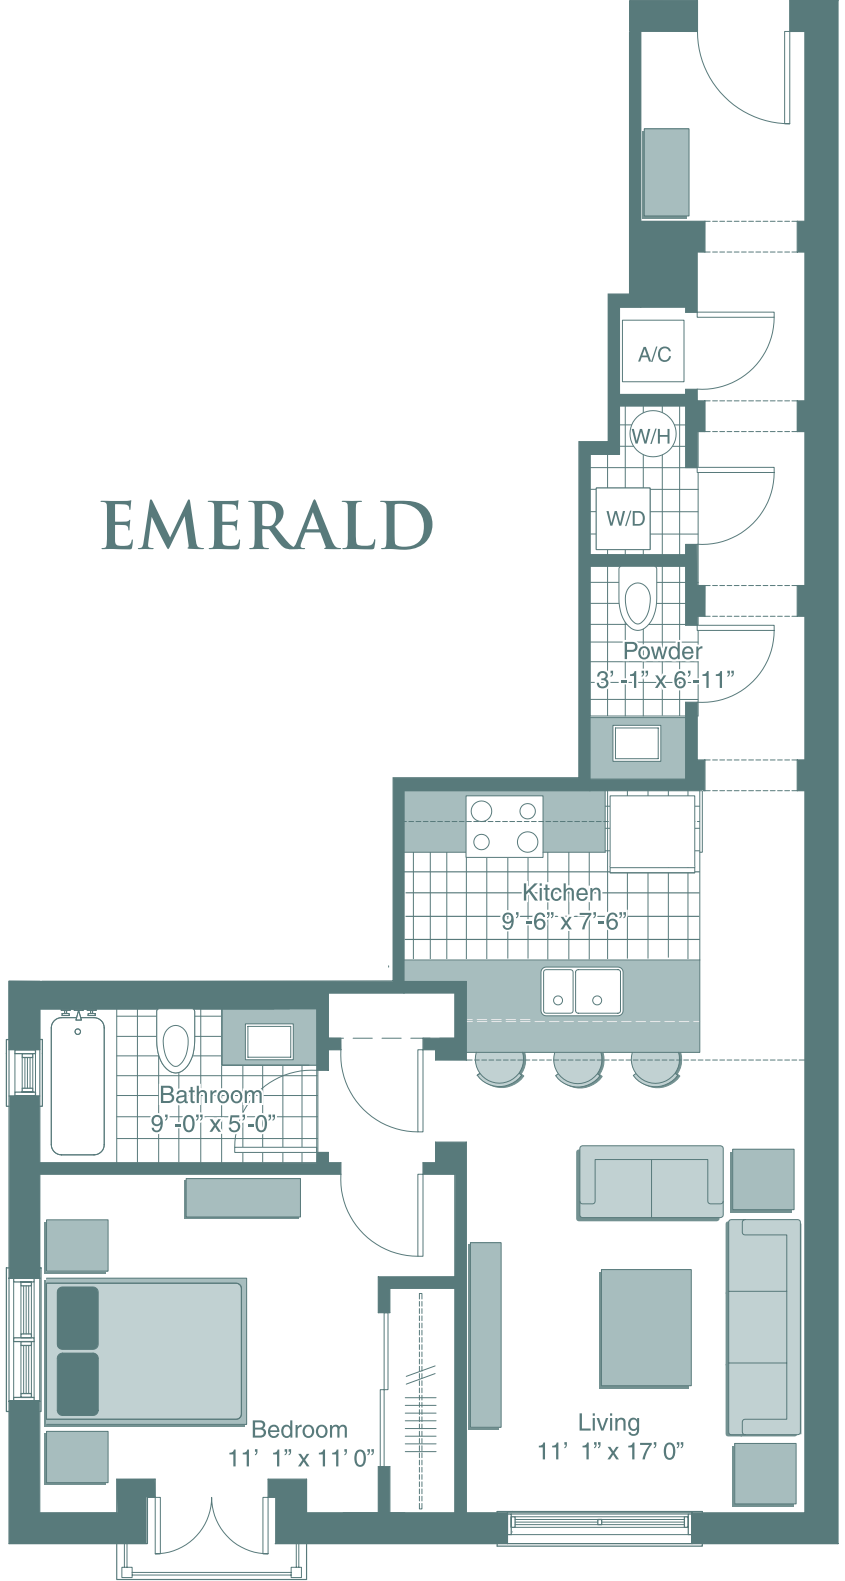

EMERALD

Unit dimensions and balconies may vary depending on location within the building. See plat and condominium documents for specific unit measurements and balcony locations/dimensions. Living, dining and bedroom ceilings in most units are 10 feet.