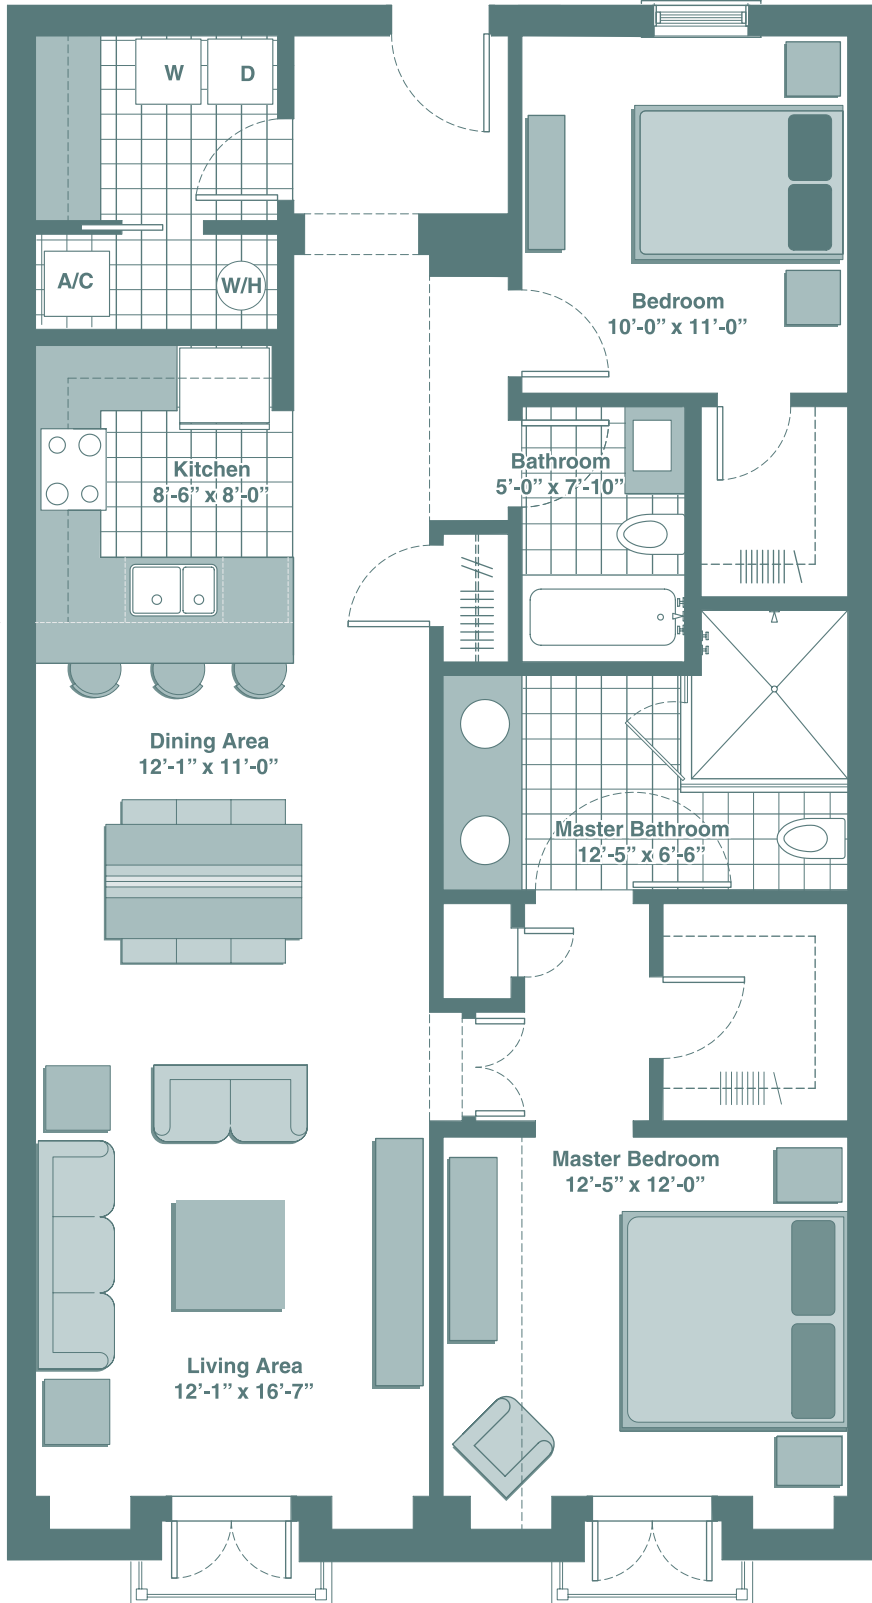

# ALABASTER

Unit dimensions and balconies may vary depending on location within the building. See plat and condominium documents for specific unit measurements and balcony locations/dimensions. Living, dining and bedroom ceilings in most units are 10 feet.

# BRECCIA

Unit dimensions and balconies may vary depending on location within the building. See plat and condominium documents for specific unit measurements and balcony locations/dimensions. Living, dining and bedroom ceilings in most units are 10 feet.

# CARRARA

Unit dimensions and balconies may vary depending on location within the building. See plat and condominium documents for specific unit measurements and balcony locations/dimensions. Living, dining and bedroom ceilings in most units are 10 feet.

# DANBY

Unit dimensions and balconies may vary depending on location within the building. See plat and condominium documents for specific unit measurements and balcony locations/dimensions. Living, dining and bedroom ceilings in most units are 10 feet.