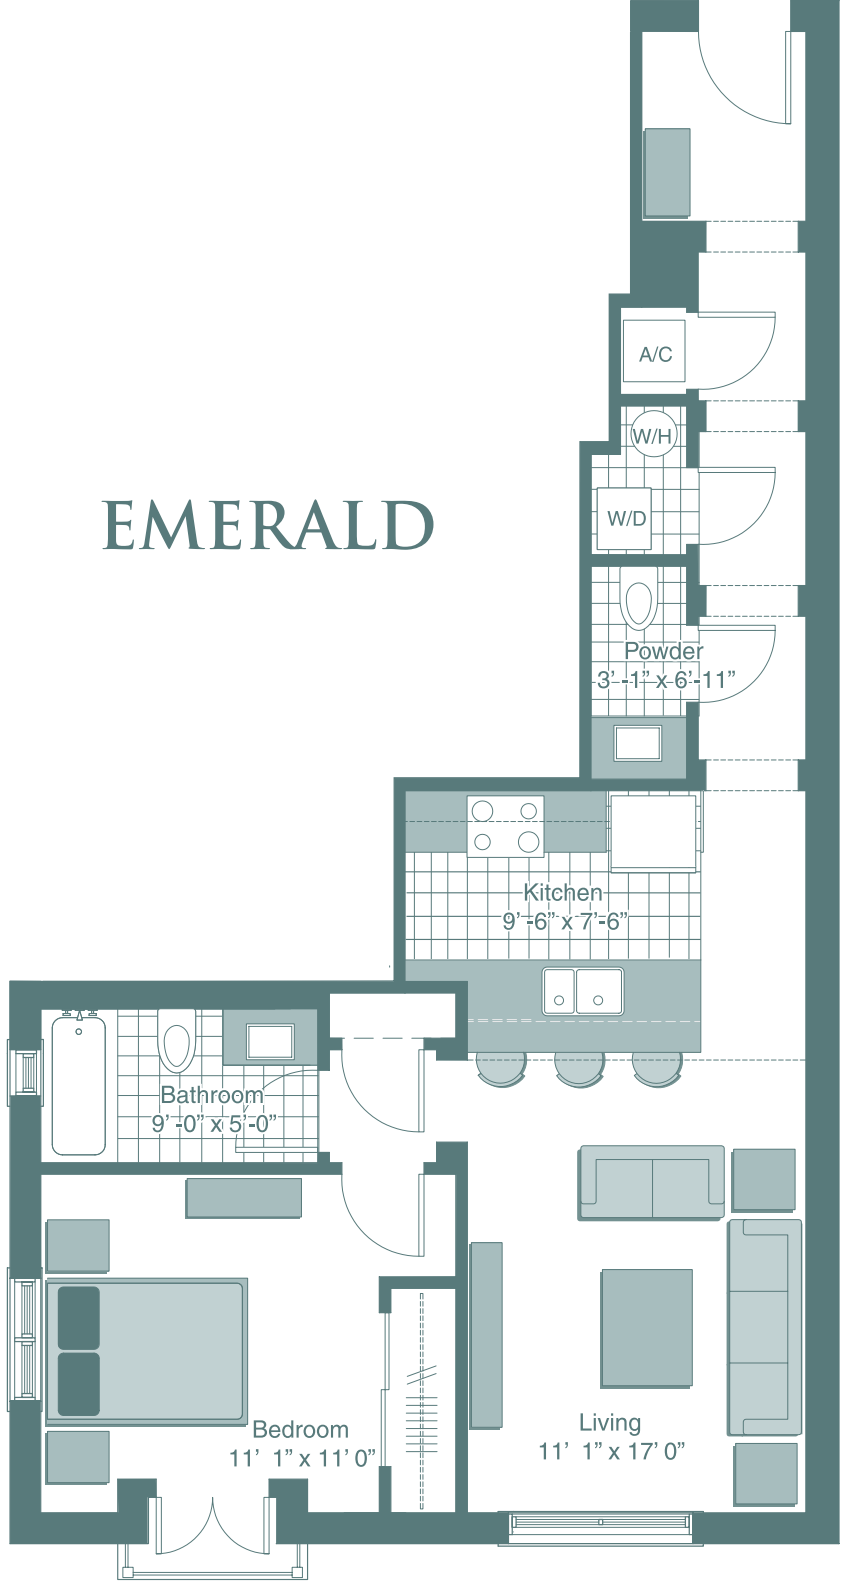

EMERALD

Unit dimensions and balconies may vary depending on location within the building. See plat and condominium documents for specific unit measurements and balcony locations/dimensions. Living, dining and bedroom ceilings in most units are 10 feet.