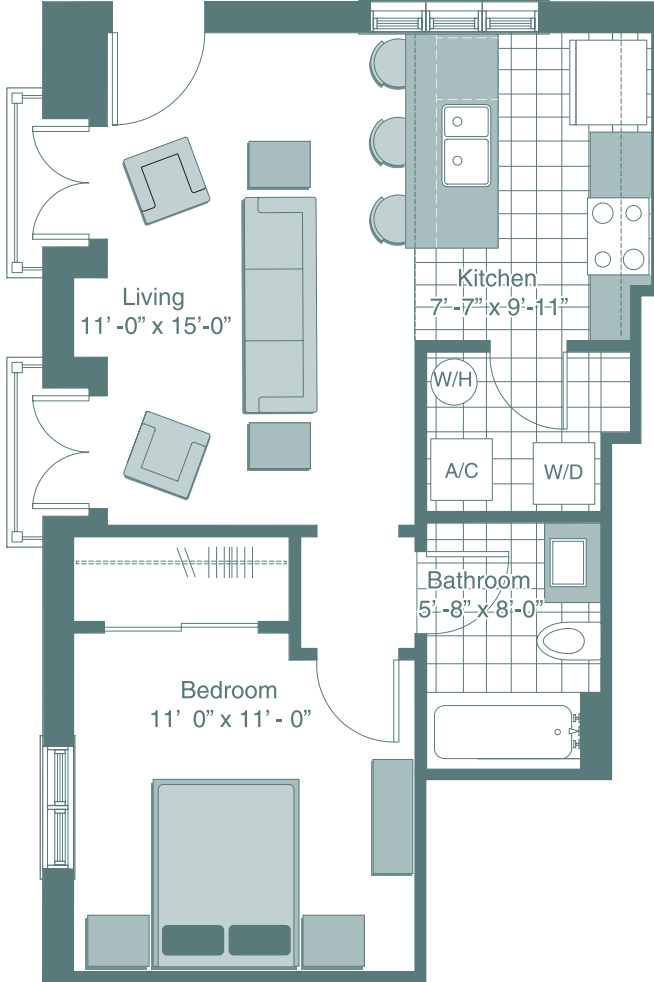

# BRECCIA

Unit dimensions and balconies may vary depending on location within the building. See plat and condominium documents for specific unit measurements and balcony locations/dimensions. Living, dining and bedroom ceilings in most units are 10 feet.

# CARRARA

Unit dimensions and balconies may vary depending on location within the building. See plat and condominium documents for specific unit measurements and balcony locations/dimensions. Living, dining and bedroom ceilings in most units are 10 feet.

# DANBY

Unit dimensions and balconies may vary depending on location within the building. See plat and condominium documents for specific unit measurements and balcony locations/dimensions. Living, dining and bedroom ceilings in most units are 10 feet.

# EMERALD

Unit dimensions and balconies may vary depending on location within the building. See plat and condominium documents for specific unit measurements and balcony locations/dimensions. Living, dining and bedroom ceilings in most units are 10 feet.