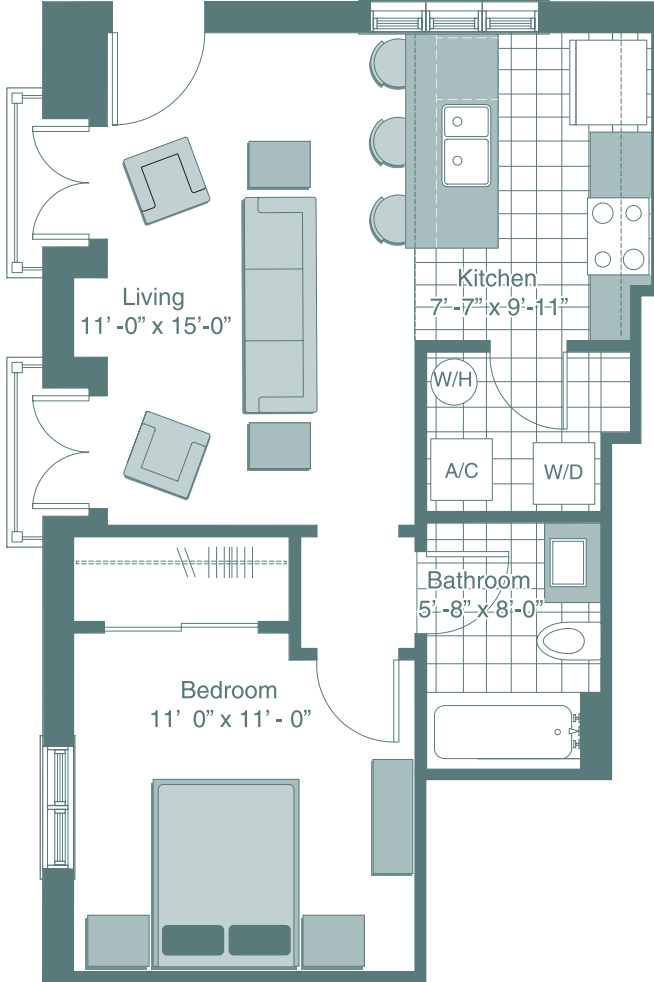

BRECCIA

Unit dimensions and balconies may vary depending on location within the building. See plat and condominium documents for specific unit measurements and balcony locations/dimensions. Living, dining and bedroom ceilings in most units are 10 feet.

CARRARA

Unit dimensions and balconies may vary depending on location within the building. See plat and condominium documents for specific unit measurements and balcony locations/dimensions. Living, dining and bedroom ceilings in most units are 10 feet.

DANBY

Unit dimensions and balconies may vary depending on location within the building. See plat and condominium documents for specific unit measurements and balcony locations/dimensions. Living, dining and bedroom ceilings in most units are 10 feet.

EMERALD

Unit dimensions and balconies may vary depending on location within the building. See plat and condominium documents for specific unit measurements and balcony locations/dimensions. Living, dining and bedroom ceilings in most units are 10 feet.