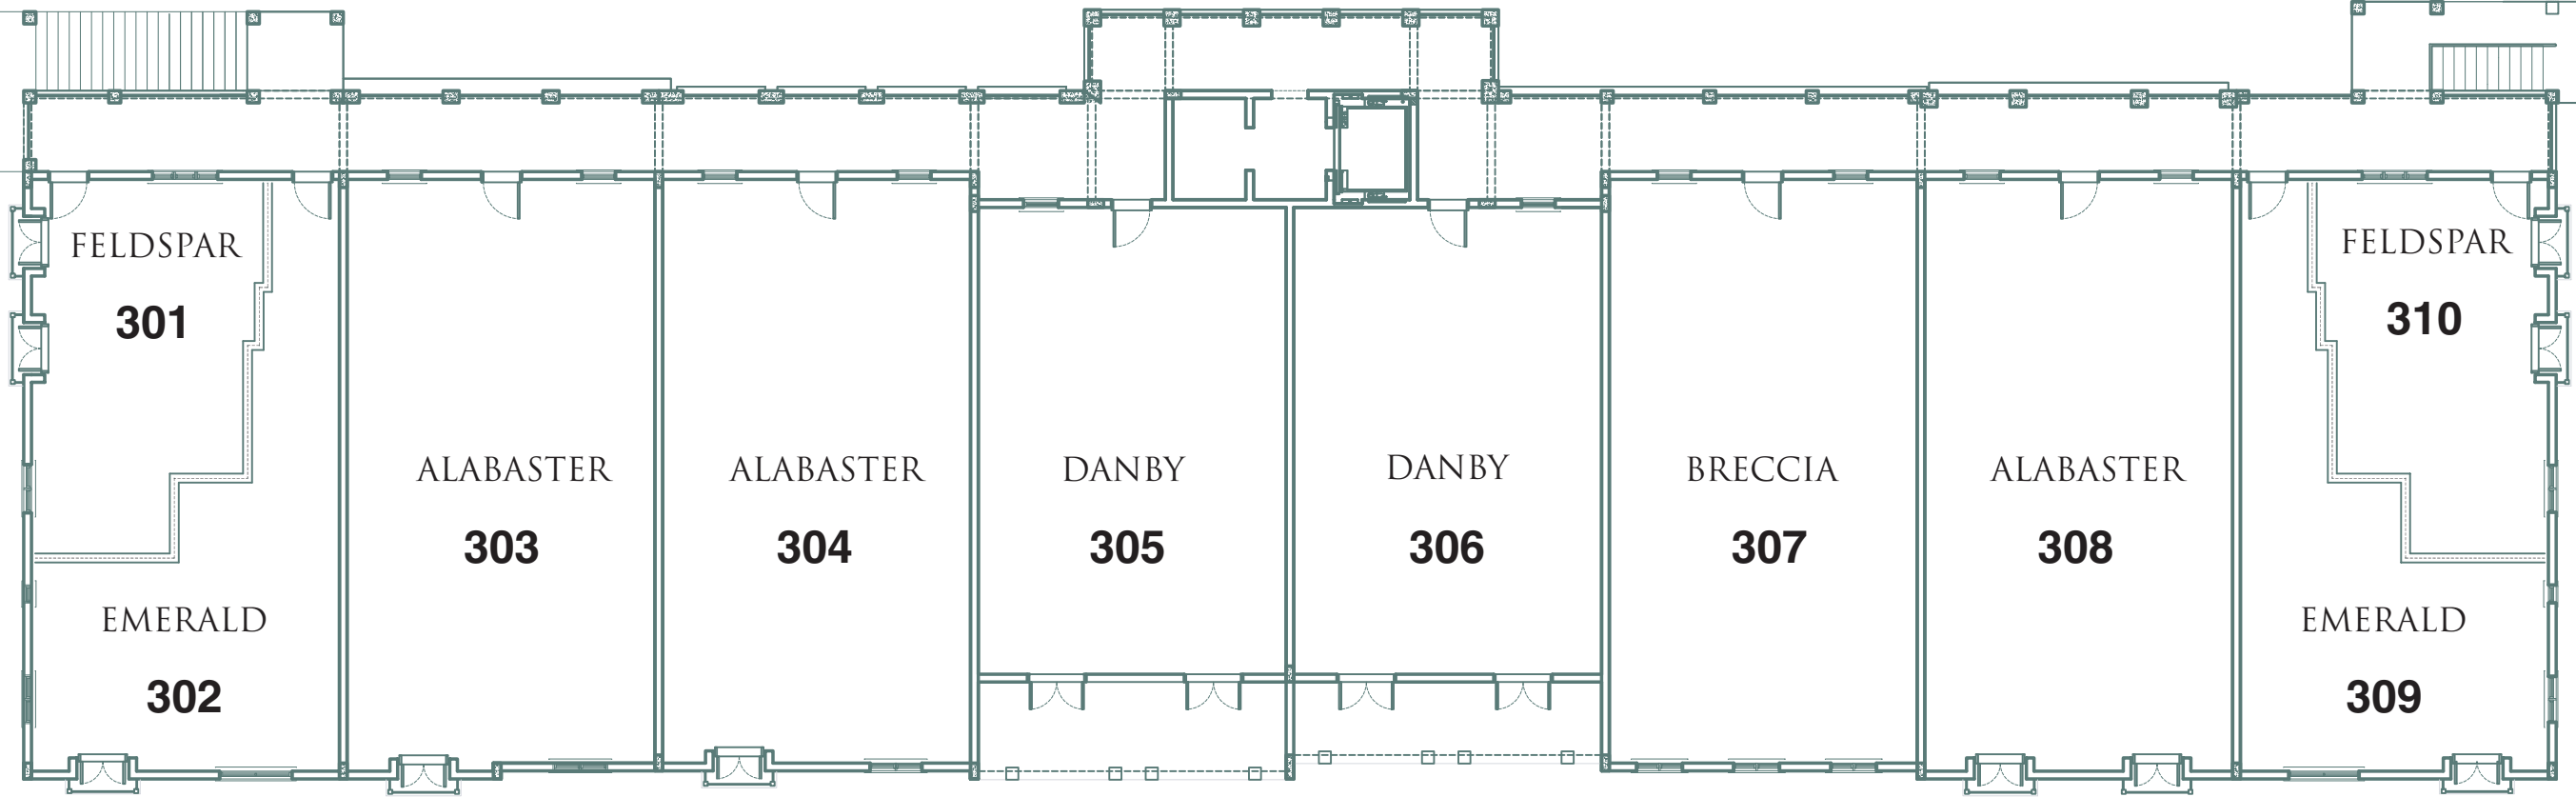

SECOND LEVEL PLAN

Unit dimensions and balconies may vary depending on location within the building. See plat and condominium documents for specific unit measurements and balcony locations/dimensions. Living, dining and bedroom ceilings in most units are 10 feet.

THIRD LEVEL PLAN

Unit dimensions and balconies may vary depending on location within the building. See plat and condominium documents for specific unit measurements and balcony locations/dimensions. Living, dining and bedroom ceilings in most units are 10 feet.